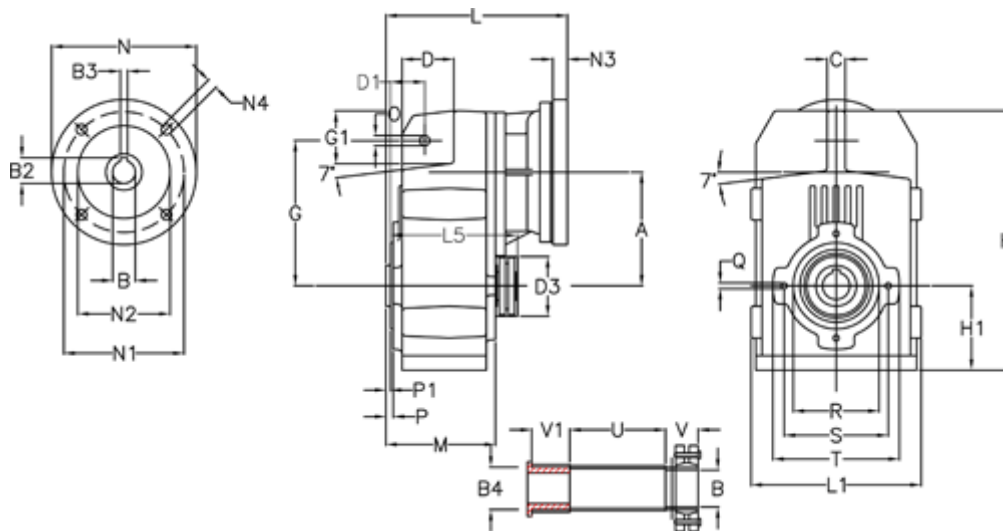

Article number: 29560503718850
 Description: Shaft mounted gear
 A512QF50-37,1-P132B5

Measures

A = 211.30	D1 = 65.0	I5 = 222.0	P1 = 4.5	V = 62
B = 50	d3 = 120	M = 163.0	Q = M12x19	V1 = 50
B1 = 38	G = 278	N = 300	R = 180	
B2 = 41.3	G1 = 105.5	N1 = 265	S = 215	
B3 = 10	H = 479.0	N2 = 230	T = 250	
B4 = 50	H1 = 144.0	N4 = 14	Tightening torque Nm adapter bushing = 6.0	
C = 20	L = 334.0	O = 22	Tightening torque Nm shrink disc = 12.0	
D = 93.5	L1 = 273	P = 8.5	U = 91.0	